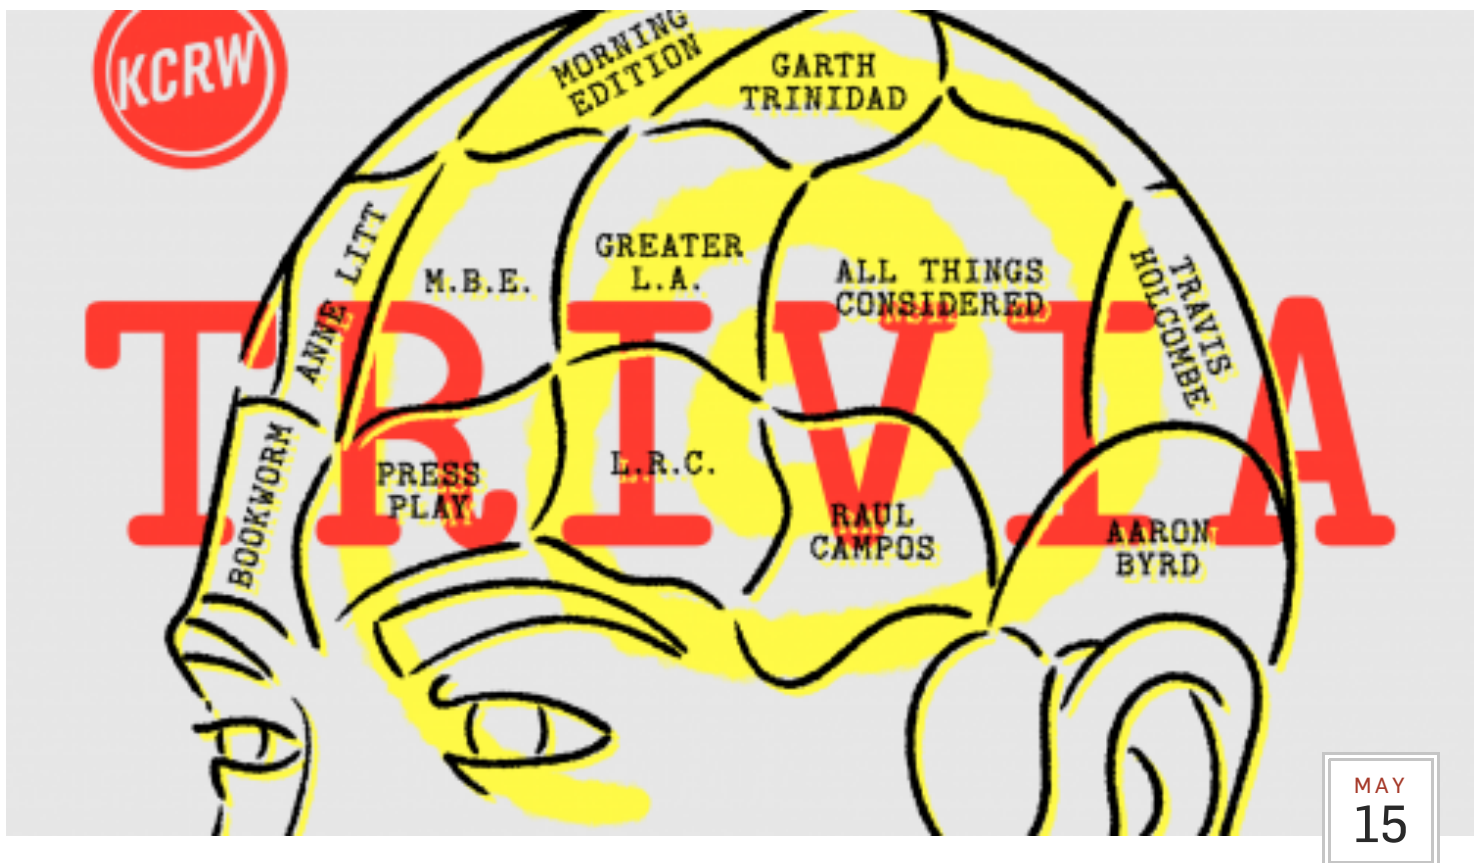

This event has passed.

Sayre Gomez at François Ghebaly

October 27, 2019 • 8:00 am - November 30, 2019

[Add to Calendar](#)

(All times are in PDT)

François Ghebaly Gallery
2245 E Washington Blvd
Los Angeles, CA 90021 United States

On View: September 20–November 3, 2019

Living in L.A., there is a lot of visual information that buzzes for our attention. Billboards, stacks of strip-mall signage, and layered graffiti—not to mention the daily phenomenon of the sky changing into fluorescent hues as the sun sets westward. Sayre Gomez's solo show at François Ghebaly is at once a celebration and a critique of our city's visual cacophony—his hyperrealistic painting of a palm-tree-style cell tower looming in front of a smoggy sunset is at once glorifying and cautionary. The style of these works is keyed all the way up—they are so detailed that they first appear to be photographs. His sculptures fool the eye as well: the weathered and rusty yellow parking stanchions installed throughout the gallery look hyperreal, though are actually created from cardboard, concrete, and foam (and the artist painstakingly recreates the weathered look with paint). Throughout the show, things are not as they appear, as if Gomez is asking us to take a closer look at the things around us.

You might also like

KCRW Trivia Club with KCRW's Jonathan Bastian!

DELEGATION

- ✦ LIVE AMERICANA
- ✦ MUSIC + DANCE COMPETITIONS & PERFORMANCES
- ✦ JAMMING AREAS
- ✦ FOLKLORIC + OLD TIME MUSIC
- ✦ KIDS ZONE + INSTRUMENT PETTING ZOO
- ✦ WORKSHOPS
- ✦ MUSIC INSTRUMENT VENDORS
- ✦ ARTISAN WARES

FOOD + DRINK SPECIALS BY **AMERICAN**

MAY
19

Safe and Sound – Safe Place for Youth Virtual Benefit Concert

© 2020 KCRW All Rights Reserved. Made in L.A.